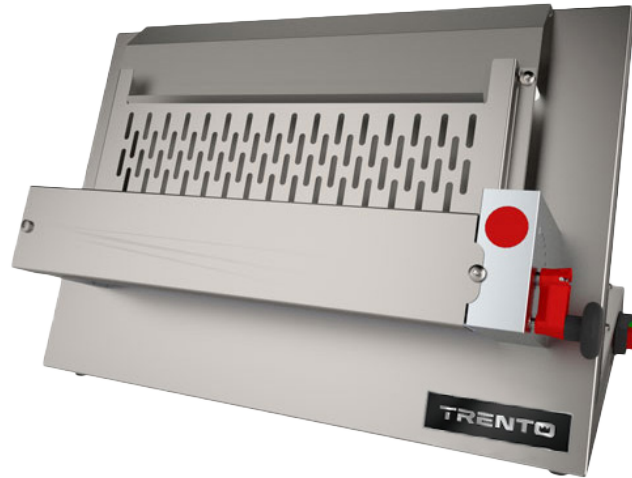

## Adjustable Dough Roller

ITEM: 40639 40640  
MODEL: BE-IT-0337 BE-IT-0400

### The Perfect Tool for Dough Preparation

Transform your baking experience with our adjustable dough roller! Effortlessly roll out dough to the perfect thickness every time. Whether you're making pizza, pastries, or pasta, this easy-to-use tool ensures uniform results and saves you time. Built with durable, high-quality materials for long-lasting performance. Get smooth, professional-grade dough with minimal effort – the perfect addition to your kitchen!

- Simple and economical machines
- Essential for restaurants that want to prepare pizza quickly
- Adjustable thickness (0.1 - 0.4mm) is obtained with one or more steps
- Not set up for the use of electric pedal